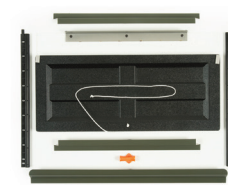

Gun Silent Window Kit System (SHSSGW) – 2 PER BOX

Kit includes two 24.5" x 8" Horizontal Silent Window Systems