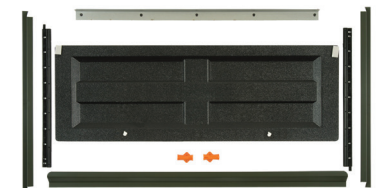

Crossbow® Silent Window Kit System (SHSSCBW) – 1 PER BOX

Kit includes one 34" x 10" Horizontal Silent Window System