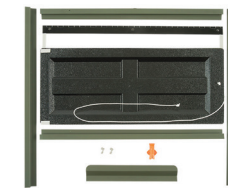

MAKING YOUR OWN BLIND?

Now you can use the same Silent Window System found on Shadow Hunter blinds in your blind!

Archery Silent Window Kit System (SHSSBW) – 2 PER BOX

Kit includes two 8" x 24.5" Silent Shadow Window Systems